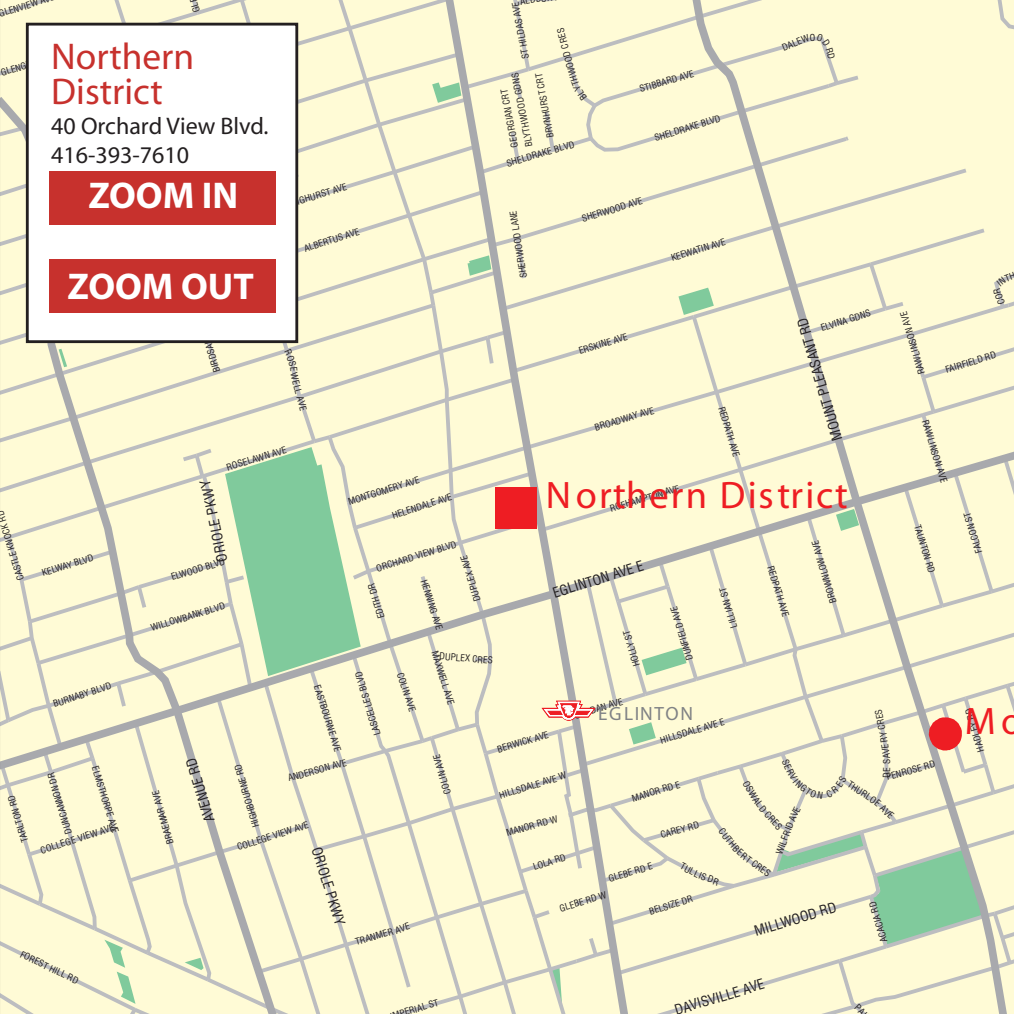

Northern District

40 Orchard View Blvd.
416-393-7610

ZOOM IN

ZOOM OUT

Northern District

EGLETON

M